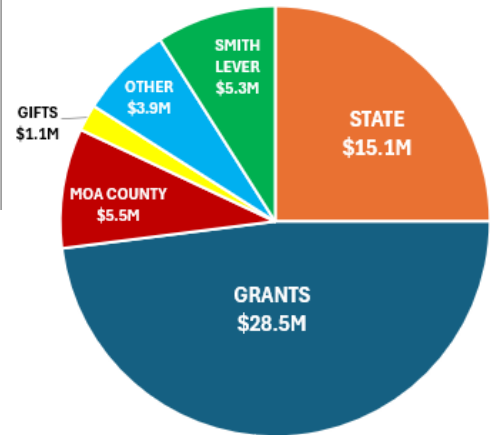

**Hundreds of
Community Partners
Across the State**

**36K
4-H youth
reached**

**\$9.76 Leveraged for
each County
General Fund Dollar**

Extension Expenditures

Total \$59.6M

Thank You Extension Volunteers

Dedicating thousands of hours to strengthen Washington communities.