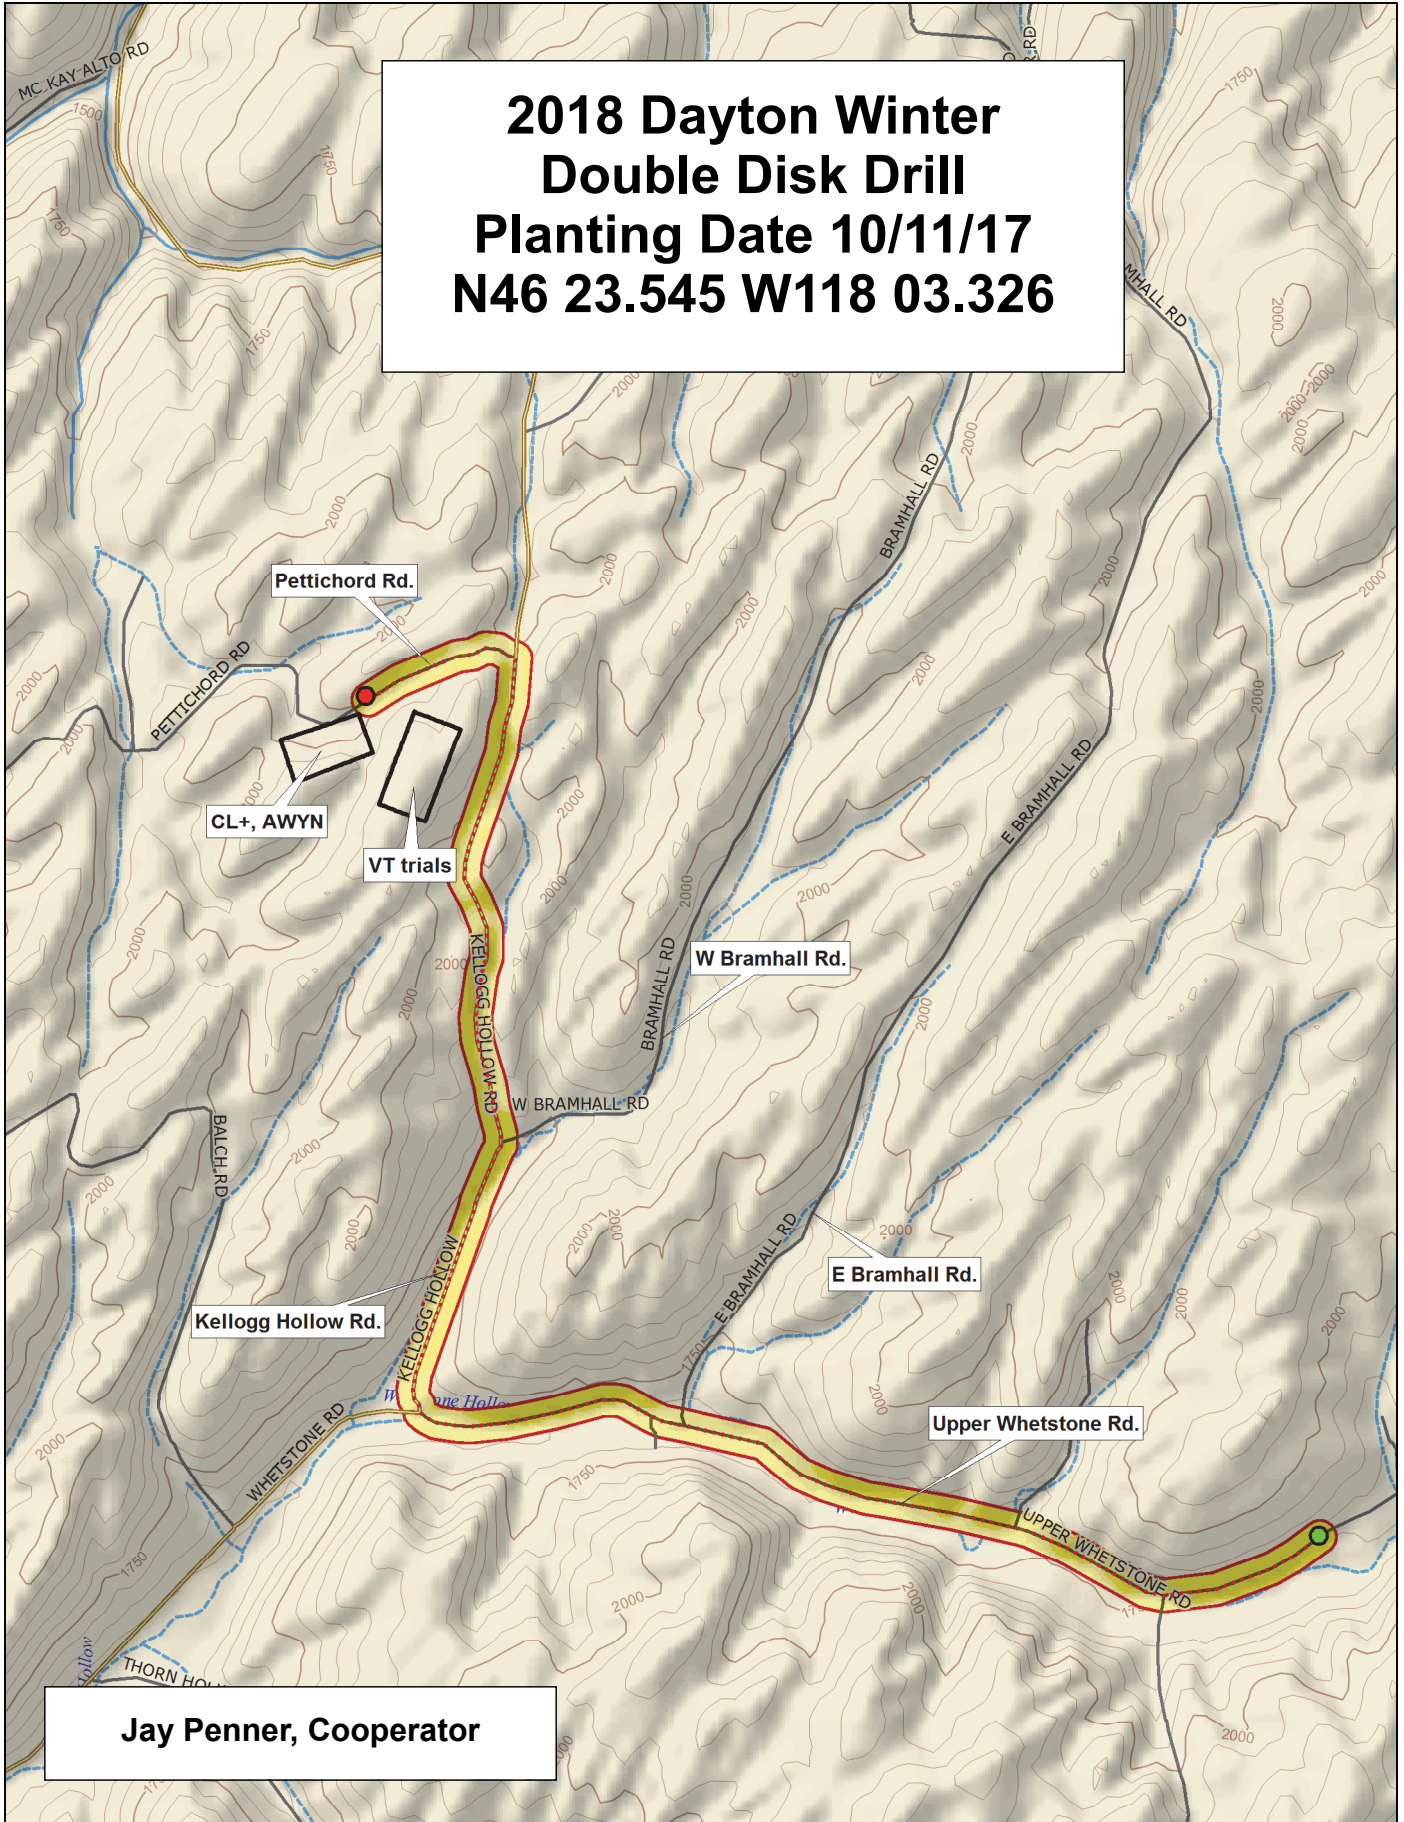

**2018 Dayton Winter
Double Disk Drill
Planting Date 10/11/17
N46 23.545 W118 03.326**

Jay Penner, Cooperator

Data use subject to license.

© DeLorme. Topo North America™ 9.

www.delorme.com

2018 Soft White Winter ORWA Wheat Trial, Dayton